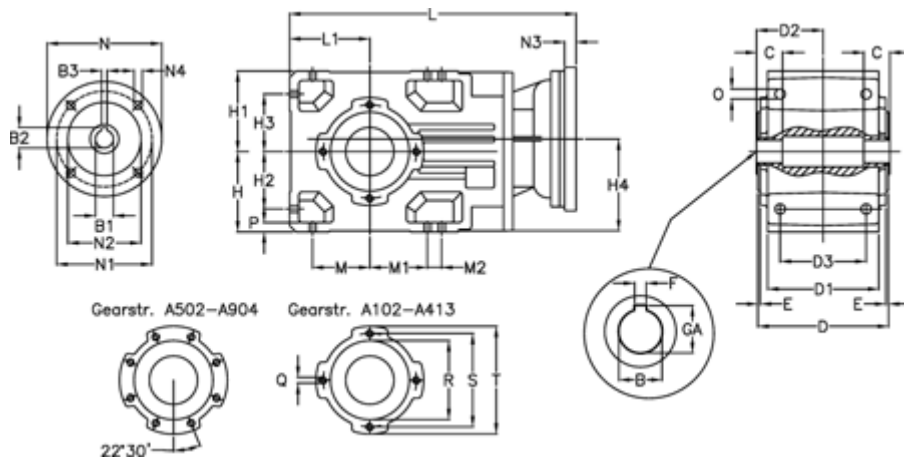

Article number: 29600100724240
 Description: Bevel helical gearbox
 A102UH30-7,2-P100B5

Measures

B = 30	D3 = 75	H3 = 50.0	N1 = 215	S = 100
B1 = 28	Description = A102UH30-xx-P100 B5	H4 = 83.0	N2 = 180	T = 120
B2 = 31.3	E = 3.0	L = 312.0	N3 = 0	
B3 = 8	F = 8	L1 = 70	N4 = M12x16	
C = 18	GA = 33.3	M = 50.0	O = 9.5	
D = 117	H = 70	M1 = 50.0	P = 9	
D1 = 95	H1 = 70	M2 = 0	Q = M8x12	
D2 = 60.0	H2 = 50.0	N = 250	R = 80	